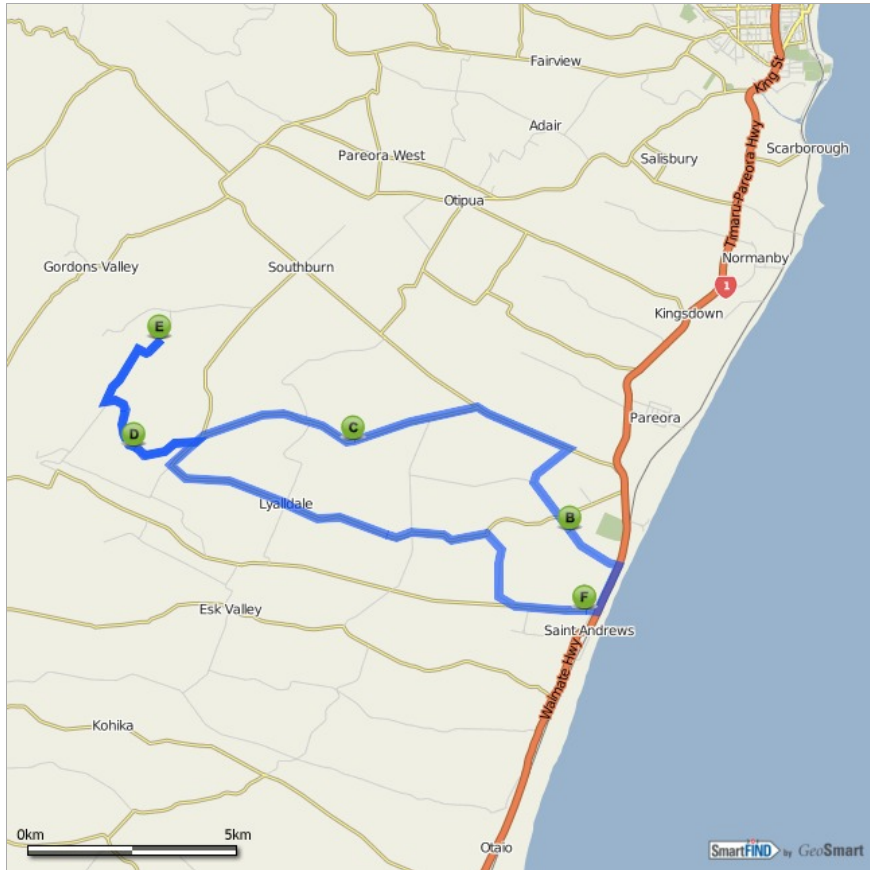

Directions to St Andrew's School (Timaru), 21 Bluecliffs Road, Saint Andrews, Canterbury
38.5 Km - about 1 hour 10 mins

A St Andrew's School (Timaru), 21 Bluecliffs Road, Saint Andrews, Canterbury

1. Starting from **St Andrew's School (Timaru), 21 Bluecliffs Road, Saint Andrews, Canterbury**, go east on **Blue Cliffs Rd**

B Lyllall Road, Saint Andrews, Canterbury

5. Starting from **Lyllall Road, Saint Andrews, Canterbury**, go north west on **Lyllall Rd**

6. After 1.5 Km go **right** onto **Sullivan Rd** 4.4 Km

7. After 1.2 Km go **left** onto **Pareora River Rd** 5.6 Km

13. Continue for 1.6 Km along **Anderson Rd** to **Anderson Road, Southburn, Canterbury** 16.7 Km

D Anderson Road, Southburn, Canterbury

14. Starting from **Anderson Road, Southburn, Canterbury**, go west on **Anderson Rd** 16.7 Km

15. After 1.6 Km go **right** onto **Davisons Rd** 18.3 Km

16. Continue for 2.2 Km along **Davisons Rd** to **75 Davisons Road, Southburn, Canterbury** 20.5 Km

E 75 Davisons Road, Southburn, Canterbury

17. Starting from **75 Davisons Road, Southburn, Canterbury**, go **south west** on **Davisons Rd**