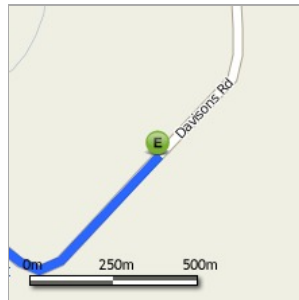

10. Starting from **Pleasant Valley Road, Saint Andrews, Canterbury**, go west on **Pleasant Valley Rd**

11. After 3.9 Km go **straight** onto **Caird Rd** 14.9 Km

12. After 0.2 Km go **right** onto **Anderson Rd** 15.1 Km

13. Continue for 1.6 Km along **Anderson Rd** to **Anderson Road, Southburn, Canterbury** 16.7 Km

D Anderson Road, Southburn, Canterbury

14. Starting from **Anderson Road, Southburn, Canterbury**, go west on **Anderson Rd** 16.7 Km

15. After 1.6 Km go **right** onto **Davisons Rd** 18.3 Km

16. Continue for 2.2 Km along **Davisons Rd** to **75 Davisons Road, Southburn, Canterbury** 20.5 Km

E 75 Davisons Road, Southburn, Canterbury

17. Starting from **75 Davisons Road, Southburn, Canterbury**, go **south west** on **Davisons Rd**

20.5 Km

18. After 2.2 Km go **left** onto **Anderson Rd** 22.6 Km

19. After 3.2 Km go **right** onto **Caird Rd** 25.9 Km

20. After 0.8 Km go **left** onto **Lyalldale Middle Rd** 26.7 Km

21. After 2.9 Km go **right** onto **Middle Rd** 29.6 Km