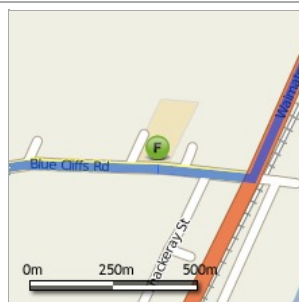

F St Andrew's School (Timaru), 21 Bluecliffs Road, Saint Andrews, Canterbury

38.5 Km

These directions are for planning purposes only. You may find that construction projects, traffic, or other events may cause road conditions to differ from the map results.