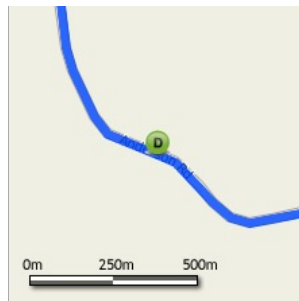

10. Starting from **Pleasant Valley Road, Saint Andrews, Canterbury**, go west on **Pleasant Valley Rd**

11. After 3.9 Km go **straight** onto **Caird Rd** 14.9 Km

12. After 0.2 Km go **right** onto **Anderson Rd** 15.1 Km

13. Continue for 1.6 Km along **Anderson Rd** to **Anderson Road, Southburn, Canterbury** 16.7 Km

D Anderson Road, Southburn, Canterbury

14. Starting from **Anderson Road, Southburn, Canterbury**, go west on **Anderson Rd** 16.7 Km

15. After 1.6 Km go **right** onto **Davisons Rd** 18.3 Km

16. Continue for 2.2 Km along **Davisons Rd** to **75 Davisons Road, Southburn, Canterbury** 20.5 Km

E 75 Davisons Road, Southburn, Canterbury

17. Starting from **75 Davisons Road, Southburn, Canterbury**, go **south west** on **Davisons Rd**