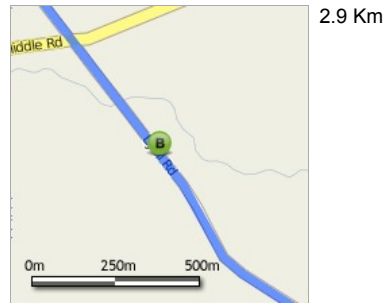

B Lyllall Road, Saint Andrews, Canterbury

5. Starting from **Lyllall Road, Saint Andrews, Canterbury**, go north west on **Lyllall Rd**

6. After 1.5 Km go **right** onto **Sullivan Rd** 4.4 Km

7. After 1.2 Km go **left** onto **Pareora River Rd** 5.6 Km

8. After 2.4 Km go **left** onto **Pleasant Valley Rd** 8.0 Km

9. Continue for 3.0 Km along **Pleasant Valley Rd** to **Pleasant Valley Road, Saint Andrews, Canterbury** 11.0 Km

C Pleasant Valley Road, Saint Andrews, Canterbury

10. Starting from **Pleasant Valley Road, Saint Andrews, Canterbury**, go west on **Pleasant Valley Rd**